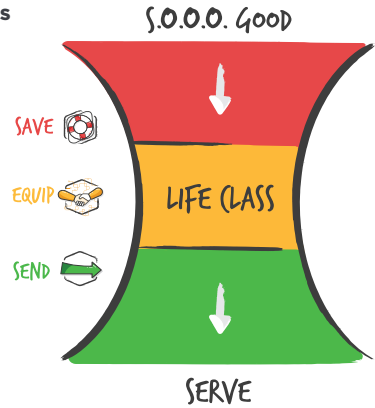

ROCK CHURCH

SEPTEMBER 30, 2018

WELCOME TO ROCK CHURCH

MISSION Save, Equip, Send

VISION Establish Pervasive Hope; every street and every person.

PROCESS

ARE YOU NEW HERE?

TEXT "CONNECT" TO 52525

to receive a special message with your next steps.

Stay in touch with us to see what is happening at Rock Church.

f / t / i @therocksandiego

FIND YOUR PURPOSE IN MINISTRY

THE LIFE CLASS

NEW CLASS TIME SUNDAYS AT 12PM