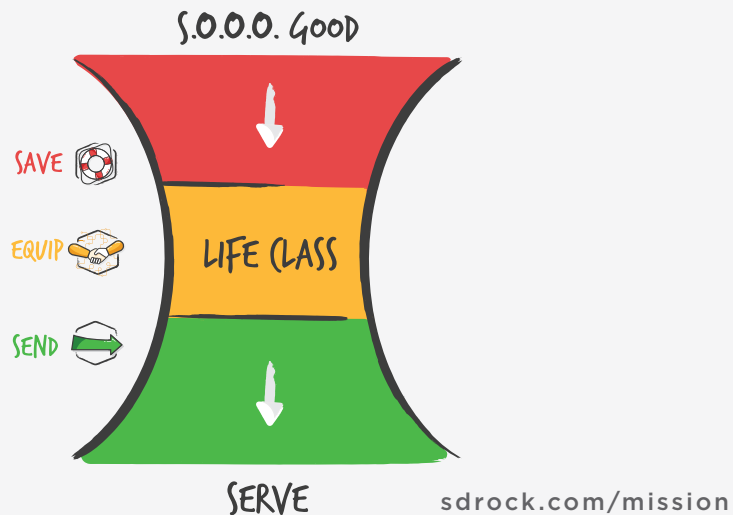

text: 'sdrock' (space) 'amount'

SAN MARCOS

text: 'smrock' (space) 'amount'

SAN YSIDRO

text: 'syrock' (space) 'amount'

ROCK CHURCH

SAVE • EQUIP • SEND

1 2 . 1 1 . 1 6

GIVING UP
CHRISTMAS

MISSION

Our mission at Rock Church is to SAVE, EQUIP & SEND.

VISION

Our vision is to establish Pervasive Hope; every street and every person.

PROCESS

**SHARE THE GOSPEL MESSAGE WITH A FRIEND!
JUST TEXT SHARE TO 52525.**

LIFE Class

"I"
CLASS
TODAY!

Get connected to Rock Church by attending our LIFE Class! Join us today at 2PM for the "I" Class in the series. You will begin to discover your God-given design so that you can live our your God-given identity to serve in ministry. If this is your first time to attend a LIFE Class you will also have the opportunity to Join the Team and learn how to volunteer in ministry. Registration for the LIFE Class begins at 1:30PM, or you can register for future weeks online. Can't make it today? Join us next week when we will offer the "F" class in our series.