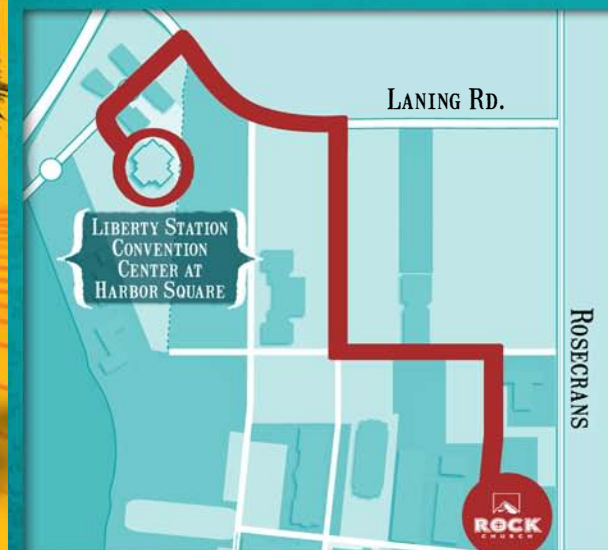

{ DAY THREE }

EASTER AT THE ROCK

MARCH 23, 2008

Alternate Venue at Harbor Square

8 AM, 10 AM, 12 Noon
Worship by Trevor Davis
No Children's Program available at Alternate Venue

We ask the Rock family to attend the 8 AM, 10 AM, or 12 Noon service at our alternate venue at the Liberty Station Convention Center at Harbor Square on the corner of Laning Road and Harbor Drive.

Enjoy a complimentary continental breakfast, Starbucks coffee, and receive discounts from Liberty Station merchants. For more information, please visit www.therocksandiego.org.

• Enter at North Harbor Dr.